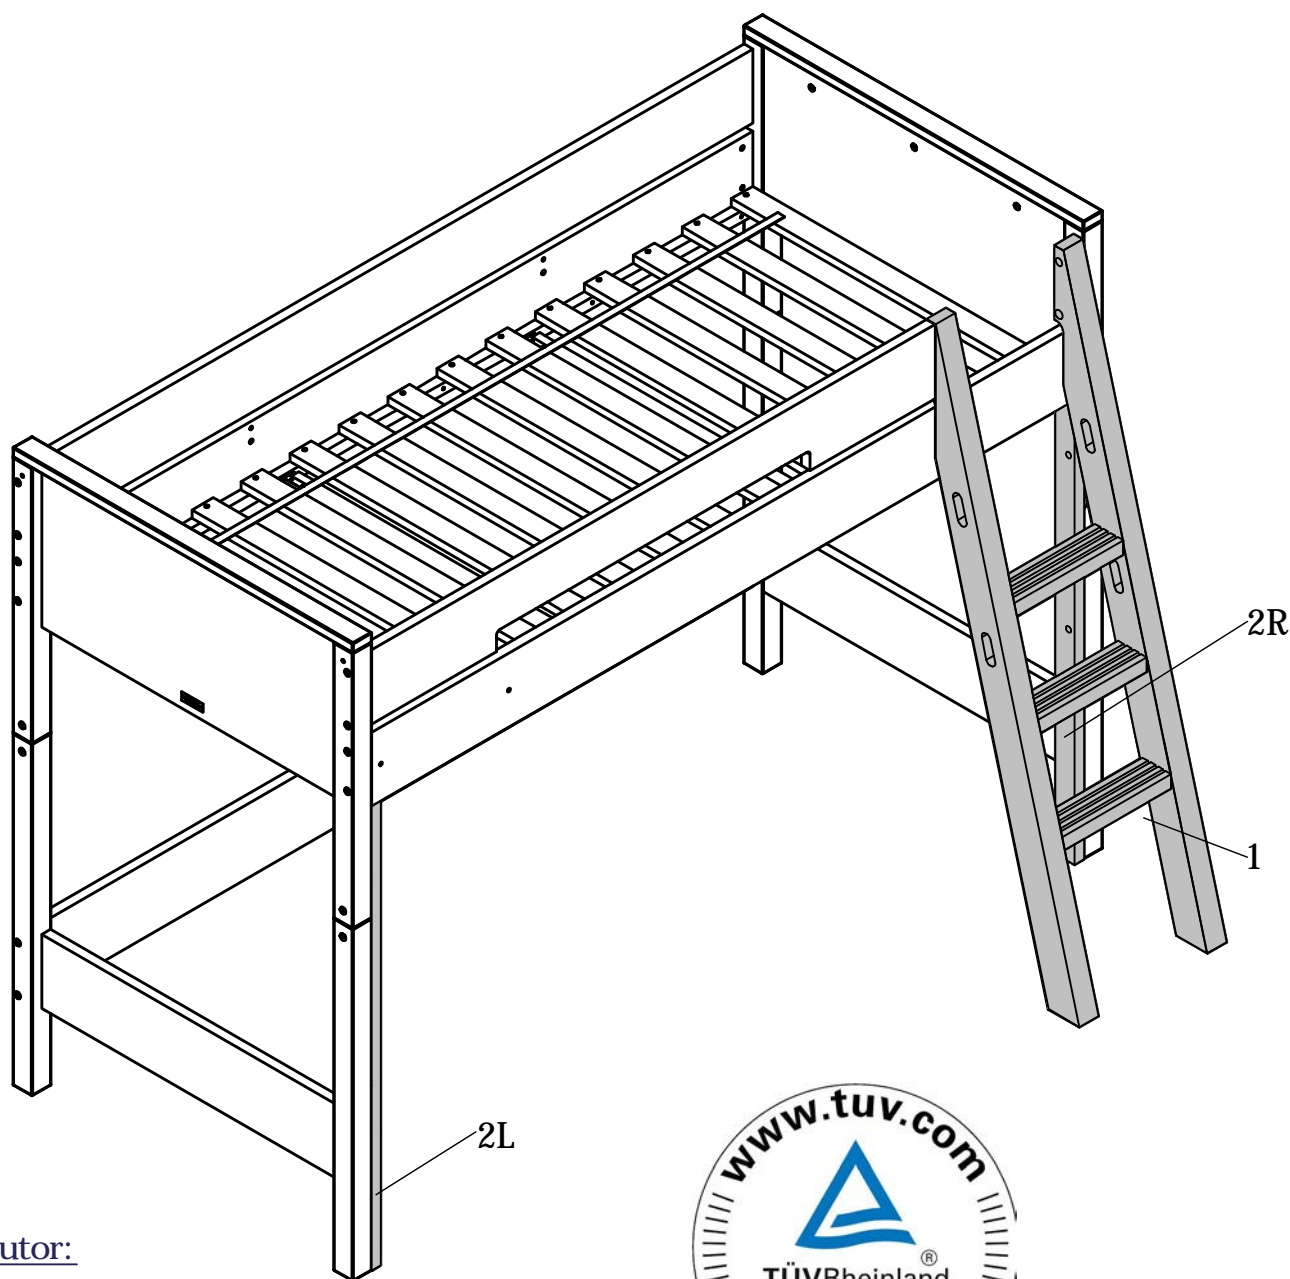

bopita®

ASSEMBLY INSTRUCTION
MONTAGE HANDLEIDING
MONTAGE ANLEITUNG
NOTICE DE MONTAGE
MANUAL DE MONTAJE

UK
NL
D
F
ESP

MODEL : COMBIFLEX
TYPE : COMFORT STEP HS
COLOUR : WHITE
ART.CODE : 491146.11.

Distributor:

BOPITA
Energieweg 1
6662 NS Elst
The Netherlands

www.bopita.com

24.01.2020.

A 	B 	C 	D 	E 
M6X100 2X	M6 2X	M6X35 8X	≪ 8X40 4X	1X
artcode: 441028	artcode: 442004	artcode: 441013	artcode:	artcode: 445001